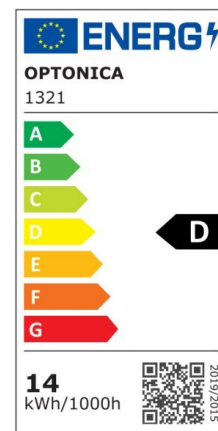

LED BULB A60 E27 14W FILAMENT

Power

14W

Light color

Neutral
White
(NW)

CE

RoHS

Technical specifications

Catalog number	1320
Beam angle	300°
Brand	Optonica
Product Code	SP14-A1
Color Code	845

Correlated Color Temperature	4500K
Color Designation	Neutral White (NW)
EAN Code	3800156613201
Energy Consumption	14 kWh/1000h
Energy Efficiency Label	D
Flux	2000 Lm
FLUX per watt	143 lm/W
Frequency	50-60 Hz
Input voltage	AC220-240V
Instant On	0.1 s
IP	IP20
Items per box	100
Items per pack	1
Lumen maintenance at end of service life	70%
Material	Glass
On/Off Cycles	25 000x
Power	14W
Ra ≥	80
Size of product	Ø65x126 mm
Socket	E27
Temperature	-30°C / +50°C
Warranty	2 Years
Wattage Equivalent	140W
Weight of Product	63 gr.