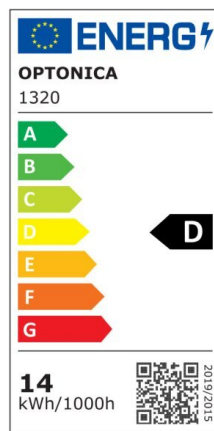

LED BULB A60 E27 14W FILAMENT

Power

14W

Light color

Neutral
White
(NW)

CE

RoHS

Technical specifications

Catalog number	1320
Beam angle	300°
Brand	Optonica
Product Code	SP14-A1
Color Code	845

Correlated Color Temperature	4500K
Color Designation	Neutral White (NW)
EAN Code	3800156613201
Energy Consumption	14 kWh/1000h
Energy Efficiency Label	D
Flux	2000 Lm
FLUX per watt	143 lm/W
Frequency	50-60 Hz
Input voltage	AC220-240V
Instant On	0.1 s
IP	IP20
Items per box	100
Items per pack	1
Lumen maintenance at end of service life	70%
Material	Glass
On/Off Cycles	25 000x
Power	14W
Ra ≥	80
Size of product	Ø65x126 mm
Socket	E27
Temperature	-30°C / +50°C
Warranty	2 Years
Wattage Equivalent	140W
Weight of Product	63 gr.