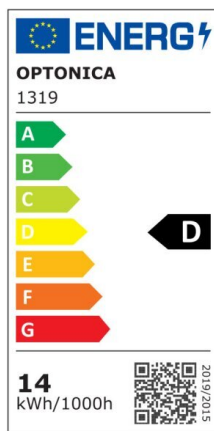

LED BULB A60 E27 14W FILAMENT

Power

14W

Light color

Neutral
White
(NW)

CE

RoHS

Technical specifications

Catalog number	1320
Beam angle	300°
Brand	Optonica
Product Code	SP14-A1
Color Code	845

Correlated Color Temperature	4500K
Color Designation	Neutral White (NW)
EAN Code	3800156613201
Energy Consumption	14 kWh/1000h
Energy Efficiency Label	D
Flux	2000 Lm
FLUX per watt	143 lm/W
Frequency	50-60 Hz
Input voltage	AC220-240V
Instant On	0.1 s
IP	IP20
Items per box	100
Items per pack	1
Lumen maintenance at end of service life	70%
Material	Glass
On/Off Cycles	25 000x
Power	14W
Ra ≥	80
Size of product	Ø65x126 mm
Socket	E27
Temperature	-30°C / +50°C
Warranty	2 Years
Wattage Equivalent	140W
Weight of Product	63 gr.