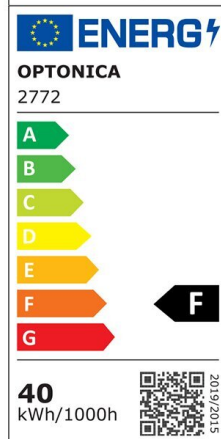

LED Backlit Panel 60*60 40W

Power

40W

Light color

White
Light
(WH)

Technical specifications

Catalog number	2772
Beam angle	120°
Brand	Optonica
Color Designation	White Light (WH)
Correlated Color Temperature	6000K
EAN Code	3800156627727
Energy Consumption	40 kWh/1000h
Energy Efficiency Label	F
Flux	3400 LM
FLUX per watt	85m/W
Frequency	50-60 Hz
Input voltage	220-240V
Instant On	0.1 s
IP	IP 20
Life span	25 000 Hours
Lumen maintenance at end of service life	70%
Material	PC+Glass
On/Off Cycles	100 000x
Power	40 W
Ra ≥	80 Ra
Product Code	DL40-A3
Size of product	595x595x34 mm
Temperature	-20°C/ +40°C
Warranty	2 Years
Weight of Product	0.700 kg