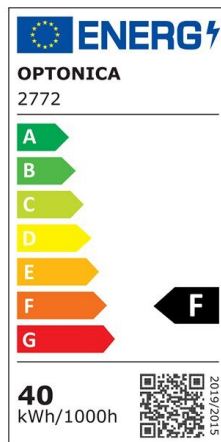

LED Backlit Panel 60*60 40W

Power

40W

Light color

White
Light
(WH)

Technical specifications

Catalog number	2772
Beam angle	120°
Brand	Optonica
Color Designation	White Light (WH)
Correlated Color Temperature	6000K
EAN Code	3800156627727
Energy Consumption	40 kWh/1000h
Energy Efficiency Label	F
Flux	3400 LM
FLUX per watt	85m/W
Frequency	50-60 Hz
Input voltage	220-240V
Instant On	0.1 s
IP	IP 20
Life span	25 000 Hours
Lumen maintenance at end of service life	70%
Material	PC+Glass
On/Off Cycles	100 000x
Power	40 W
Ra ≥	80 Ra
Product Code	DL40-A3
Size of product	595x595x34 mm
Temperature	-20°C/ +40°C
Warranty	2 Years
Weight of Product	0.700 kg