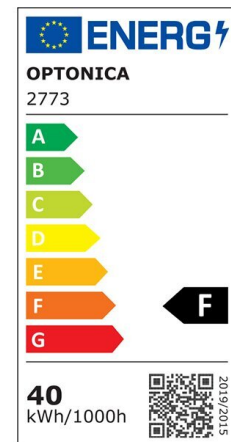

LED Backlit Panel 60*60 40W

Power

40W

Light color

White
Light
(WH)

Technical specifications

Catalog number	2772
Beam angle	120°
Brand	Optonica
Color Designation	White Light (WH)
Correlated Color Temperature	6000K
EAN Code	3800156627727
Energy Consumption	40 kWh/1000h
Energy Efficiency Label	F
Flux	3400 LM
FLUX per watt	85m/W
Frequency	50-60 Hz
Input voltage	220-240V
Instant On	0.1 s
IP	IP 20
Life span	25 000 Hours
Lumen maintenance at end of service life	70%
Material	PC+Glass
On/Off Cycles	100 000x
Power	40 W
Ra ≥	80 Ra
Product Code	DL40-A3
Size of product	595x595x34 mm
Temperature	-20°C/ +40°C
Warranty	2 Years
Weight of Product	0.700 kg