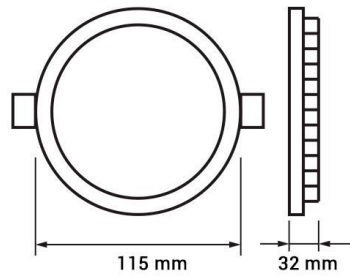

LED Slim Downlight CCT Change Color Dimmable

Power

20W

Light color

White
Light
(WH)
-
Warm
White
(WW)

CE

RoHS

Technical specifications

Catalog number	2584
Beam angle	100°
Brand	Optonica
Product Code	DL20-A7
Color Code	860-830
Color Designation	White Light (WH) - Warm White (WW)
Correlated Color Temperature	6000K-3000K
Dimmable	Yes
EAN Code	3800156625846
Energy Consumption	20 kWh/1000h
Energy Efficiency Label	A+
Flux	1800 lm
FLUX per watt	75lm/W
Hole Size	φ205 mm
Input voltage	AC220-240V
Instant On	0.2s
IP	Front IP44/Back IP20
Items per box	20
Items per pack	1
Life span	25 000 Hours
Lumen maintenance at end of service life	70%
Material	Aluminium
Mercury Free	Yes
On/Off Cycles	100 000x
Operating Frequency	50-60Hz
Power	20W
Power Factor	0.5
Ra ≥	80
Size of Box	500x465x240 mm

Size of package	225x220x45 mm
Size of product	φ220x32 mm
Temperature	-30°C / +50°C
Warranty	3 Years
Wattage Equivalent	120W
Weight of Product	440 gr.