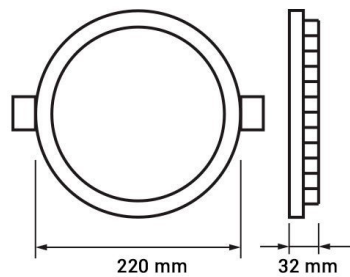

LED Slim Downlight CCT Change Color Dimmable

Power

20W

Light color

White
Light
(WH)
-
Warm
White
(WW)

CE

RoHS

Technical specifications

Catalog number	2584
Beam angle	100°
Brand	Optonica
Product Code	DL20-A7
Color Code	860-830
Color Designation	White Light (WH) - Warm White (WW)
Correlated Color Temperature	6000K-3000K
Dimmable	Yes
EAN Code	3800156625846
Energy Consumption	20 kWh/1000h
Energy Efficiency Label	A+
Flux	1800 lm
FLUX per watt	75lm/W
Hole Size	φ205 mm
Input voltage	AC220-240V
Instant On	0.2s
IP	Front IP44/Back IP20
Items per box	20
Items per pack	1
Life span	25 000 Hours
Lumen maintenance at end of service life	70%
Material	Aluminium
Mercury Free	Yes
On/Off Cycles	100 000x
Operating Frequency	50-60Hz
Power	20W
Power Factor	0.5
Ra ≥	80
Size of Box	500x465x240 mm

Size of package	225x220x45 mm
Size of product	φ220x32 mm
Temperature	-30°C / +50°C
Warranty	3 Years
Wattage Equivalent	120W
Weight of Product	440 gr.