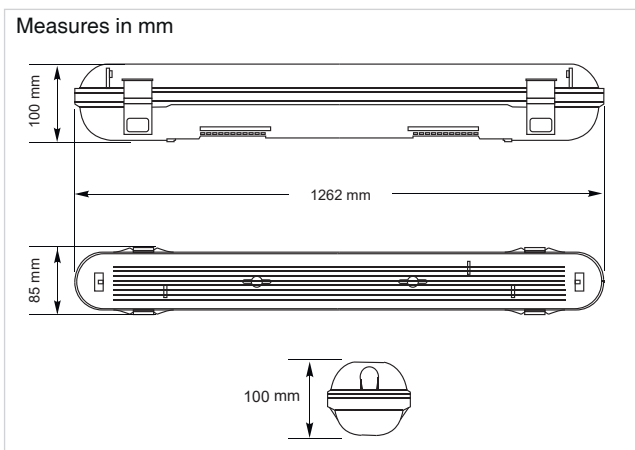

I PE1X36

1x36 IP65 Waterproof lighting fixture

Product

Features

- Thanks to the especial wiring, a Threeline exclusive, the weathertight screen are equipped for the installation of out T8 LED tubes on both sides regardless of the side of the supply input.
- Special dffusor in transparent Polycarbonate very flexible.
- Shatterproof, special for food sector.
- Do not turn yellow.
- Stainless steel clips and fastening plate.

Measures

Technical Data

MATERIALS	Base and diffusor	PC
	Reflector	0,4mm white steel plate
	Clips	Stainless steel
LAMPS	T8 Tube	Not included
EQUIPMENTS	None	Wiring and connectors
CONNECTORS	Connection	G13 connector
FINISHED	Finisied colour	Grey
FEATURES	Operating Temperature	-20 ^º ~ +50 ^º
	Degree of protection	IK10
	Materials	Self-extinguishing and fireproof
	Measures	1262X85X100
	Weight	1,2Kg
CERTIFICATIONS	Made according to regulations:	CE, RoHS -- EN 60598-1
WEATHERTIGHT	IP:	IP65