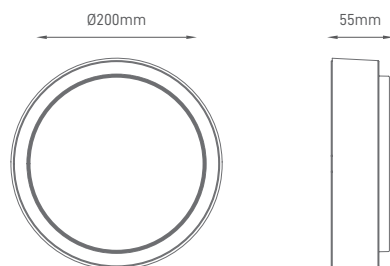

DIMENSION & WEIGHT

Lenght	Ø200mm
Width	Ø200mm
Height	55mm
Packaging Unit	Carton Box 10 pcs
Gross Weight	-
Volume	-

PHOTOMETRICAL DATA

Total Luminous Flux	1000lm
Luminous Efficacy	100lm/W
Beam Angle	120°
Colour Temperature	4500K
Colour Rendering Index	>80

SIZE

BEAM ANGLE

Designed by Aron Light in Portugal. Made in PRC