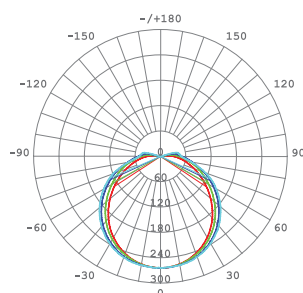

DIMENSION & WEIGHT

Lenght	Ø200mm
Width	Ø200mm
Height	55mm
Packaging Unit	Carton Box 10 pcs
Gross Weight	-
Volume	-

PHOTOMETRICAL DATA

Total Luminous Flux	1000lm
Luminous Efficacy	100lm/W
Beam Angle	120°
Colour Temperature	4500K
Colour Rendering Index	>80

SIZE

BEAM ANGLE

Designed by Aron Light in Portugal. Made in PRC