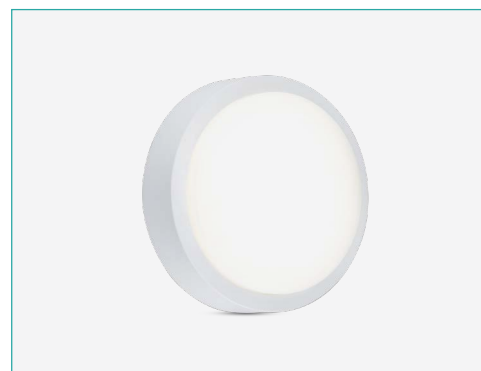

TECHNICAL INFORMATIONS

GLOBE

10W 4500K BRANCO

Plafond de Jardim de luz direta com corpo em alumínio e difusor em policarbonato. Uma solução simples e elegante para qualquer espaço exterior.

Direct garden light ceiling with aluminum body and polycarbonate diffuser. A simple and elegant solution for any outdoor space.

Plafón de luz directa para jardín con cuerpo de aluminio y difusor de policarbonato. Una solución simple y elegante para cualquier espacio exterior.

ILAR-00952

REFERENCE

Reference	ILAR-00952
LED Brand	SMD Led
Body Material	Aluminium + PC Diffuser
Housing Colour	White
Nominal Lifetime (EOL end of life)	30000H
Surface / Recessed	Surface
Dimmable	NO
Installation	Surface

DIMENSION & WEIGHT

Lenght	Ø200mm
Width	Ø200mm
Height	55mm
Packaging Unit	Carton Box 10 pcs
Gross Weight	-
Volume	-

PHOTOMETRICAL DATA

Total Luminous Flux	1000lm
Luminous Efficacy	100lm/W
Beam Angle	120°
Colour Temperature	4500K
Colour Rendering Index	>80