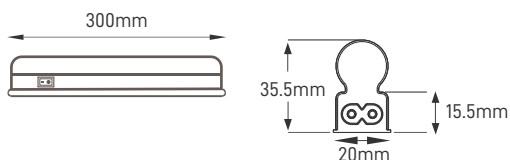

SIZE

Designed by Aron Light in Portugal. Made in PRC