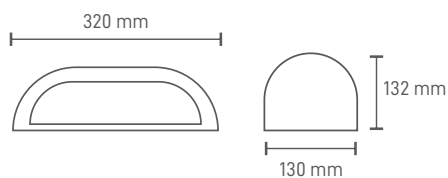

### ILAR-00345

REFERENCE		DIMENSION & WEIGHT		PHOTOMETRICAL DATA	
Reference	GAURA	Lenght	320mm	Total Luminous Flux	560lm
Base	SMD	Width	130mm	Luminous Efficacy	47lm/W
Body Material	ABS & PC	Height	132mm	Beam Angle	160°
Housing Colour	Grey	Packaging Unit	10PCS	Colour Temperature	4000K
Nominal Lifetime (EOL end of life)	20000H	Gross Weight	9.5 kg	Colour Rendering Index	>80
Surface/Recessed	Surface	Volume	75 dm <sup>3</sup>		
Dimmable	NO				

### SIZE