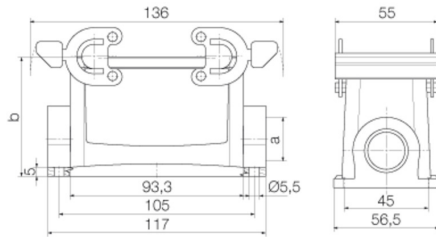

Data sheet

HDC 16B SBU 1PG21G

Weidmüller Interface GmbH & Co. KG
Klingenbergstraße 26
D-32758 Detmold
Germany

www.weidmueller.com

Drawings