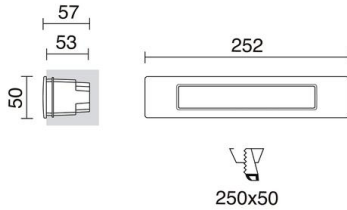

WIND

949A-L3111A-03

Wall recessed WIND IP55 R7s LED Bulb 11W 1200lm CRI80 3000K Grey

Wind wall recesses, made of resin with a degree of protection IP55, available in three colors: white, black and gray. The embedment depth is 5cm with the emission temperature of 3000K. They are designed to illuminate outdoor residential areas.

GENERAL DATA

Category	Recessed
Family	Wind
Finish	[03] Grey
Location	Outdoor
Installation	Wall
Body material	Resin
Diffuser material	Opal methacrylate
Frame material	Resin
EAN	8433264112479

LIGHT SOURCES AND BEAMS

Sources	R7s LED Bulb 11W max. 1200lm 3000K CRI80
Lamp included	Yes
Beam	Diffuse

TECHNICAL DATA

Dimensions	Length x Width x Height (mm): 255 x 57 x 52
IP	IP55
IK	10
Protection class	Class II
Frequency	50/60 Hz
Input voltage	110-240V AC V
Auxiliary gear	Without equipment, not needed
Lifetime	25,000 h
Weight	1.0 Kg
Cable outlets	1
Cut hole dimensions	Length x Width x Height (mm): 250 x 52 x 52
ECORAE category I	CAT-B
ECORAE I	0.5
Flammable surfaces	Yes