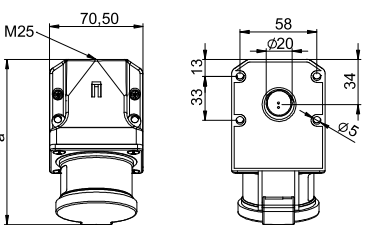

CEE Wall mounted plugs

Wall mounted plug IP44

angle=15°

	16 Amp			32 Amp		
	3	4	5	3	4	5
Poles	3	4	5	3	4	5
a [mm]	120	121	122	131	131	132
Height [mm]	76	76	79	82	82	85
M [mm]	25	25	25	25	25	25
Wire flexible [mm²]	1-2,5			2,5-6		
Wire solid [mm²]	1-4			2,5-10		
Contact screws [Ncm]	100			110		
Weight [g]	173	188	205	212	232	253

angle=15°

	16 Amp		32 Amp	
	3	5	4	5
Poles	3	5	4	5
a [mm]	120	122	131	132
Height [mm]	76	79	82	85
M [mm]	25	25	25	25
Wire flexible [mm²]	1-2,5		2,5-6	
Wire solid [mm²]	1-4		2,5-10	
Weight [g]	176	209	238	261

Wall mounted plug with lid IP44

angle=15°

	16 Amp			32 Amp		
	3	4	5	3	4	5
Poles	3	4	5	3	4	5
a [mm]	127	128	128	137	137	140
Height [mm]	92	94	97	99	99	104
M [mm]	25	25	25	25	25	25
Wire flexible [mm²]	1-2,5			2,5-6		
Wire solid [mm²]	1-4			2,5-10		
Contact screws [Ncm]	100			110		
Weight [g]	230	245	263	272	292	316

Wall mounted plug with lid IP44

angle=15°

	16 Amp		32 Amp	
	5		5	
Poles	5		5	
a [mm]	141		151	
Height [mm]	99		112	
M* [mm]	25		25	
Wire flexible [mm²]	1-2,5		2,5-6	
Wire solid [mm²]	1-4		2,5-10	
Contact screws [Ncm]	100		110	
Weight [g]	257		310	