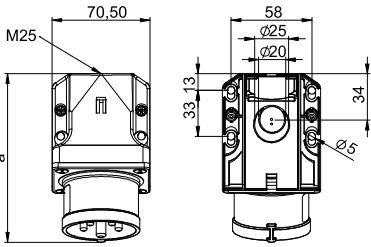

CEE Wall mounted plugs

Wall mounted plug IP44

angle=15°

	16 Amp			32 Amp		
	3	4	5	3	4	5
Poles	3	4	5	3	4	5
a [mm]	120	121	122	131	131	132
Height [mm]	76	76	79	82	82	85
M [mm]	25	25	25	25	25	25
Wire flexible [mm²]	1-2,5			2,5-6		
Wire solid [mm²]	1-4			2,5-10		
Contact screws [Ncm]	100			110		
Weight [g]	173	188	205	212	232	253

angle=15°

	16 Amp		32 Amp	
	3	5	4	5
Poles	3	5	4	5
a [mm]	120	122	131	132
Height [mm]	76	79	82	85
M [mm]	25	25	25	25
Wire flexible [mm²]	1-2,5		2,5-6	
Wire solid [mm²]	1-4		2,5-10	
Weight [g]	176	209	238	261

Wall mounted plug with lid IP44

angle=15°

	16 Amp			32 Amp		
	3	4	5	3	4	5
Poles	3	4	5	3	4	5
a [mm]	127	128	128	137	137	140
Height [mm]	92	94	97	99	99	104
M [mm]	25	25	25	25	25	25
Wire flexible [mm²]	1-2,5			2,5-6		
Wire solid [mm²]	1-4			2,5-10		
Contact screws [Ncm]	100			110		
Weight [g]	230	245	263	272	292	316

Wall mounted plug with lid IP44

angle=15°

	16 Amp		32 Amp	
	5		5	
Poles	5		5	
a [mm]	141		151	
Height [mm]	99		112	
M* [mm]	25		25	
Wire flexible [mm²]	1-2,5		2,5-6	
Wire solid [mm²]	1-4		2,5-10	
Contact screws [Ncm]	100		110	
Weight [g]	257		310	