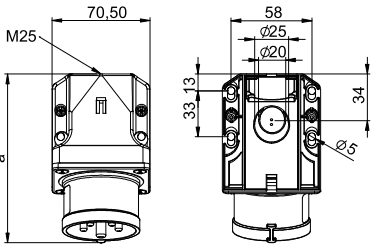

CEE Wall mounted plugs

Wall mounted plug IP44

angle=15°

	16 Amp			32 Amp		
	3	4	5	3	4	5
Poles	3	4	5	3	4	5
a [mm]	120	121	122	131	131	132
Height [mm]	76	76	79	82	82	85
M [mm]	25	25	25	25	25	25
Wire flexible [mm²]	1-2,5			2,5-6		
Wire solid [mm²]	1-4			2,5-10		
Contact screws [Ncm]	100			110		
Weight [g]	173	188	205	212	232	253

angle=15°

	16 Amp		32 Amp	
	3	5	4	5
Poles	3	5	4	5
a [mm]	120	122	131	132
Height [mm]	76	79	82	85
M [mm]	25	25	25	25
Wire flexible [mm²]	1-2,5		2,5-6	
Wire solid [mm²]	1-4		2,5-10	
Weight [g]	176	209	238	261

Wall mounted plug with lid IP44

angle=15°

	16 Amp			32 Amp		
	3	4	5	3	4	5
Poles	3	4	5	3	4	5
a [mm]	127	128	128	137	137	140
Height [mm]	92	94	97	99	99	104
M [mm]	25	25	25	25	25	25
Wire flexible [mm²]	1-2,5			2,5-6		
Wire solid [mm²]	1-4			2,5-10		
Contact screws [Ncm]	100			110		
Weight [g]	230	245	263	272	292	316

Wall mounted plug with lid IP44

angle=15°

	16 Amp		32 Amp	
	5		5	
Poles	5		5	
a [mm]	141		151	
Height [mm]	99		112	
M* [mm]	25		25	
Wire flexible [mm²]	1-2,5		2,5-6	
Wire solid [mm²]	1-4		2,5-10	
Contact screws [Ncm]	100		110	
Weight [g]	257		310	