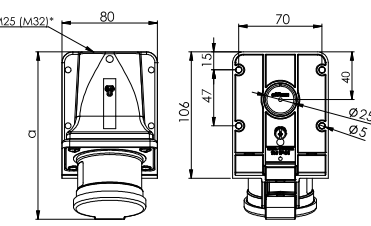

angle=15°

	16 Amp		32 Amp	
	3	5	4	5
Poles	3	5	4	5
a [mm]	120	122	131	132
Height [mm]	76	79	82	85
M [mm]	25	25	25	25
Wire flexible [mm²]	1-2,5		2,5-6	
Wire solid [mm²]	1-4		2,5-10	
Weight [g]	176	209	238	261

Wall mounted plug with lid IP44

angle=15°

	16 Amp			32 Amp		
	3	4	5	3	4	5
Poles	3	4	5	3	4	5
a [mm]	127	128	128	137	137	140
Height [mm]	92	94	97	99	99	104
M [mm]	25	25	25	25	25	25
Wire flexible [mm²]	1-2,5			2,5-6		
Wire solid [mm²]	1-4			2,5-10		
Contact screws [Ncm]	100			110		
Weight [g]	230	245	263	272	292	316

- with screw terminals
- with hinged lid
- housing material: PA6
- contacts: brass
 - to order nickel-plated contacts please add a "v" e.g. 515-6dv
- top and rear entry
- incl. threaded cable grommet

IP44 splashproof

Wall mounted plug with lid IP44

angle=15°

	16 Amp		32 Amp	
	5		5	
Poles	5		5	
a [mm]	141		151	
Height [mm]	99		112	
M* [mm]	25		25	
Wire flexible [mm²]	1-2,5		2,5-6	
Wire solid [mm²]	1-4		2,5-10	
Contact screws [Ncm]	100		110	
Weight [g]	257		310	