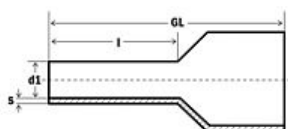

Art.No. 270798/5

Twin end sleeves red 10 /14

Art.No.	270798/5
EAN	4011923582111
CSS	10 mm ²
l	14 mm
Colour	Red
TL	26 mm
d1	6.5 mm
s1	0.2 mm
VPE	5

- tube section of electrolytic copper
- galvanically tin-plated
- plastic collar of PP
- heat-resistant to 105°C