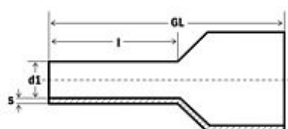

## Twin-end sleeves two cables DIN

Art.No.	270788/25
EAN	4011923582074
CSS	1.5 mm <sup>2</sup>
l	8 mm
Colour	Black
TL	16 mm
d1	2.3 mm
s1	0.15 mm
VPE	25

- tube section of electrolytic copper
- galvanically tin-plated
- plastic collar of PP
- heat-resistant to 105°C