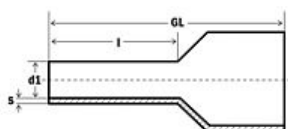

## Twin-end sleeves two cables DIN

Art.No.	270780/25
EAN	4011923582050
CSS	0.75 mm <sup>2</sup>
l	8 mm
Colour	Grey
TL	15 mm
d1	1.8 mm
s1	0.15 mm
VPE	25

- tube section of electrolytic copper
- galvanically tin-plated
- plastic collar of PP
- heat-resistant to 105°C