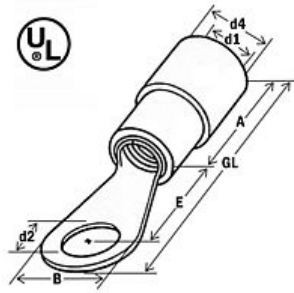

Art.No. 260288/10

Ring terminals DIN 46237

Art.No.	260288/10
EAN	4011923581916
Cross section	4 - 6 mm ²
Colour	yellow
Connection thread	6
d2	6.2
d1	3.5
d4	6.6 mm
s	1
A	14
TL	30.6 mm
E	11
B	11 mm
Flange shape	Ring shape
Dealer box	100
VPE	10

- of electrolytic copper, tin-plated
- Easy Entry
- PVC-insulated, with expanded insulating sleeve
- suitable for harmonised cables

Distributed by:

HAUPA GmbH & Co. KG, Königstr. 165-169, 42853 Remscheid, Germany, Tel. +49 (0)2191 8418-0