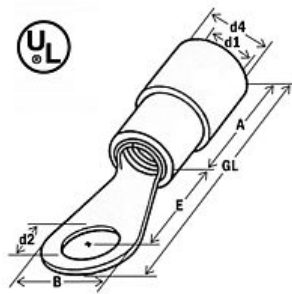

Art.No. 260272/10

Ring terminals DIN 46237

Art.No.	260272/10
EAN	4011923581893
Cross section	1.5 - 2,5 mm ²
Colour	blue
Connection thread	5
d2	5.2
d1	2.45
d4	4.8 mm
s	0.8
A	11
TL	26 mm
E	9.8
B	10 mm
Flange shape	Ring shape
Dealer box	100
VPE	10

- of electrolytic copper, tin-plated
- Easy Entry
- PVC-insulated, with expanded insulating sleeve
- suitable for harmonised cables

Distributed by:

HAUPA GmbH & Co. KG, Königstr. 165-169, 42853 Remscheid, Germany, Tel. +49 (0)2191 8418-0